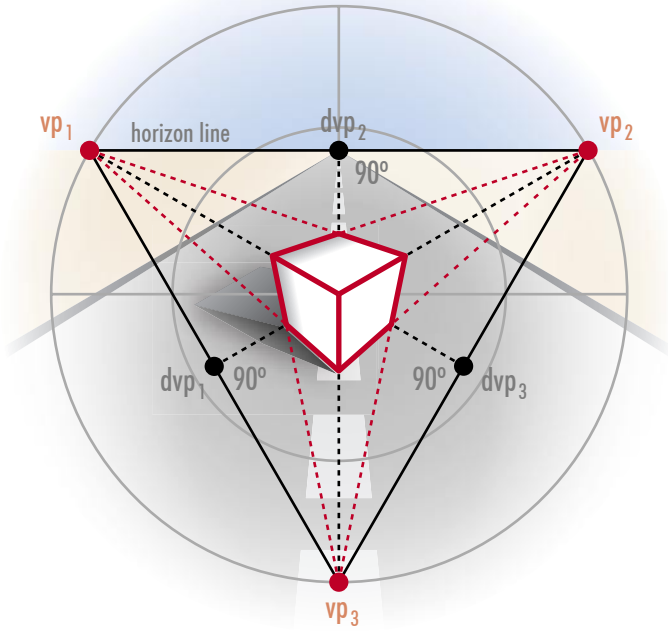

IN NEED OF SOME

PERSPECTIVE

FOR YOUR NEW BUSINESS?

THE NEW VENTURE LAB

As an integrating element in its four-year course of study, the Hogan Entrepreneurial Leadership Program at Gonzaga University has created The New Venture Lab (NVL). The NVL offers senior students a hands-on venue in which they can apply the skills and knowledge they have acquired through their course work.